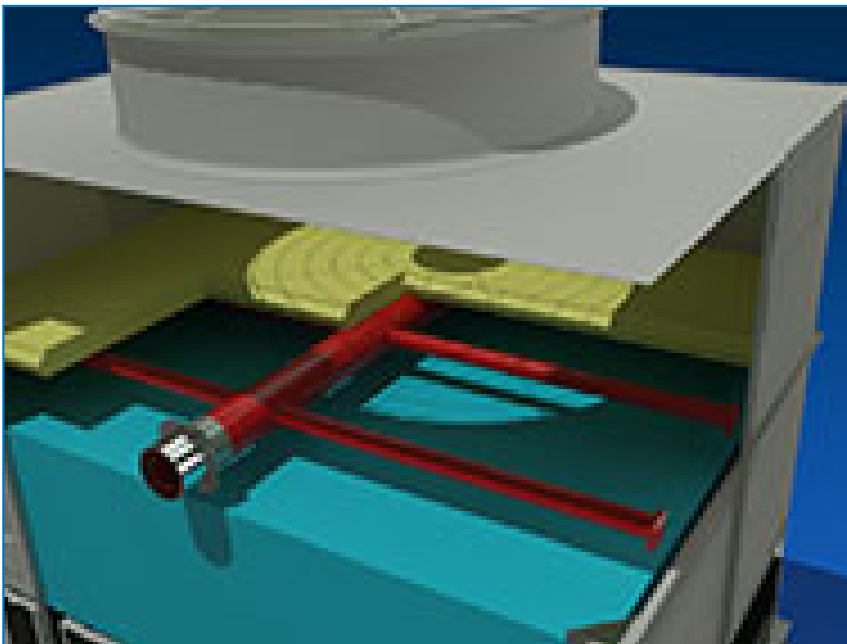

# High temperature execution package

## Open cooling towers

#### High temperature execution package

For high temperature executions **up to 80°C**.

The high temperature package includes:

- ABS fill bundles
- ABS eliminators
- HDPE water distribution header and branch pipes