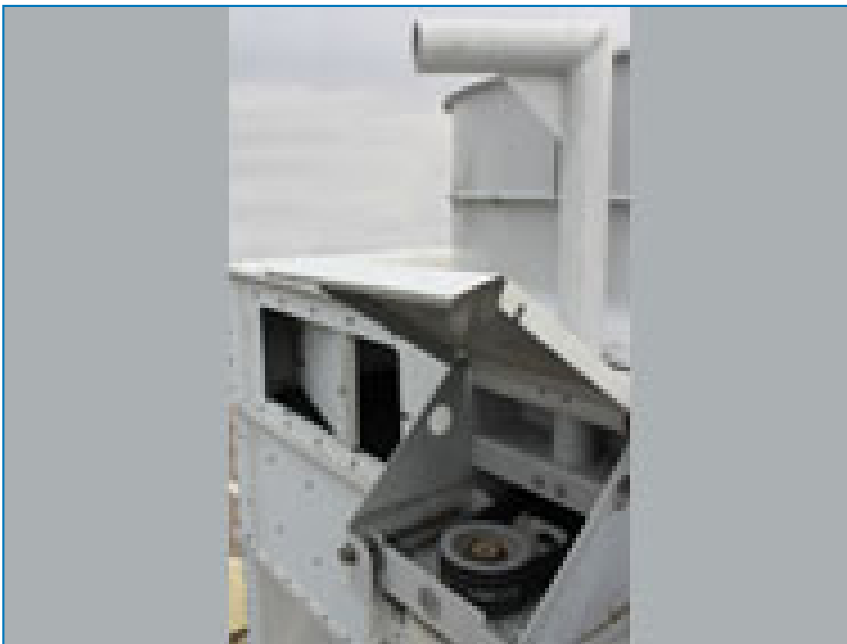

# Motor removal davit

Open cooling towers

Options and accessories

## Motor removal davit

With the motor removal davit, the motor **can easily be lowered from or lifted to** the motor base without the need for extra heavy material of scaffolding.

The motor base rotates allowing the motor out of the unit through the large access door, enabling you to lower the motor.