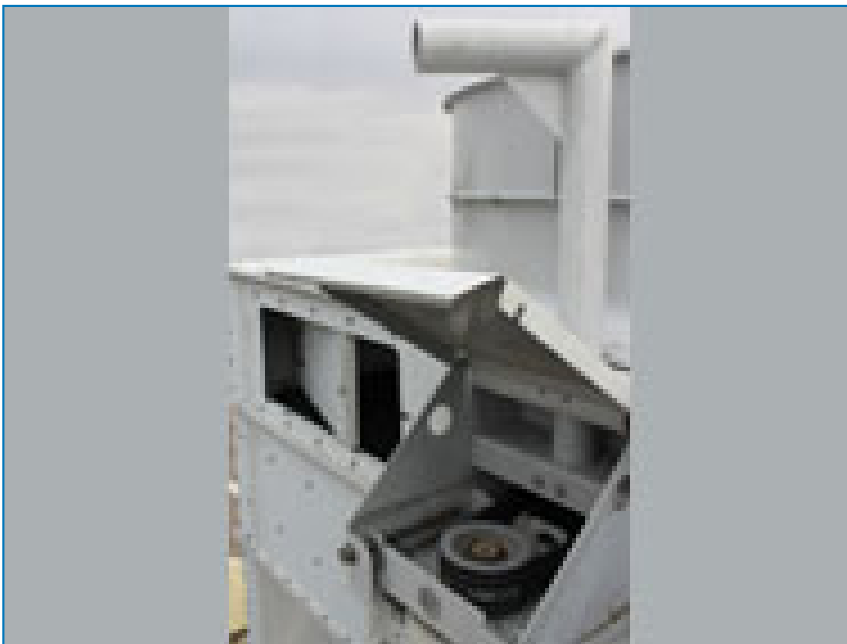

Motor removal davit

Open cooling towers

Options and accessories

Motor removal davit

With the motor removal davit, the motor **can easily be lowered from or lifted to** the motor base without the need for extra heavy material of scaffolding.

The motor base rotates allowing the motor out of the unit through the large access door, enabling you to lower the motor.

Want to install a motor removal davit? Contact your [local BAC representative](#) for more information.