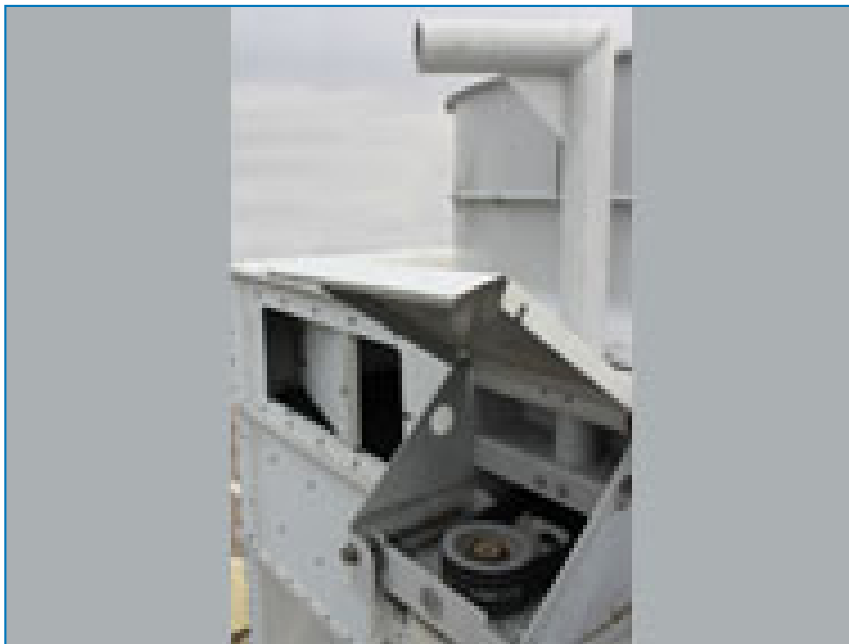

Motor removal davit

Open cooling towers

Options and accessories

Motor removal davit

With the motor removal davit, the motor **can easily be lowered from or lifted to** the motor base without the need for extra heavy material of scaffolding.

The motor base rotates allowing the motor out of the unit through the large access door, enabling you to lower the motor.

Want to install a motor removal davit? Contact your [local BAC representative](#) for more information.